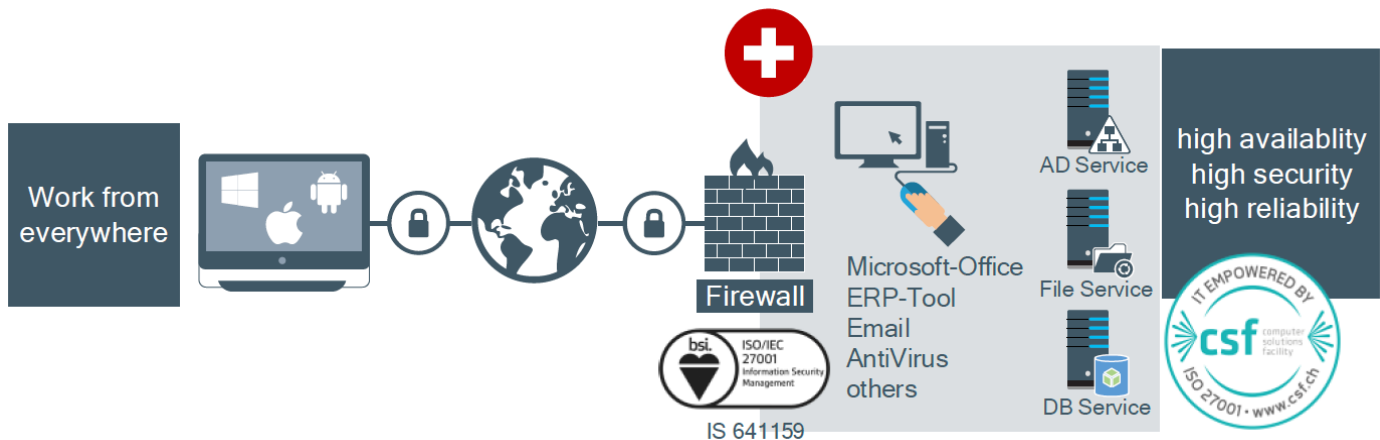

- Mark Cheetham, COO, SwissGlobal Language Services AG

How SeWo® works, to achieve your business benefits

Proof

- IT Infrastructure in ISO 27001-certified Swiss data centers.
- Scope of service adaptable to any company size.
- Can be combined with external servers.

Joint Solution

- Based on Windows from Microsoft.
- Equipped with Microsoft Office Tools.
- Possibility to integrate business relevant software.

Proof & Statistics of Joint Solution

- Is highly available.
- Is ISO 27001 certified.
- Is infinitely scalable.
- Is easy to adapt to your requirements.

SeWo®

SeWo® is your virtual IT department, which allows you to work trouble-free.

You can thus focus on your job and use your talents to the the full.

An offer to get you started

- Get 1 month for free
- Try it out now
- MS Office licensing is included
- You can start immediately
- Be a part of a secured environment